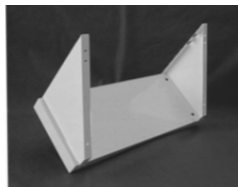

HEATSTRIP

INDOOR RADIANT HEATERS - THS SERIES

MOUNTING OPTIONS - THS SERIES

HEATSTRIP is an extremely versatile heating system that can be used in many situations. To extend the application of this product, we have designed a range of mounting options:

- Surface Mounting,
- Angle Mounting,
- Suspension Mounting,
- Flush Mounting on plaster ceilings, and
- T-Bar Ceiling Mounting

STANDARD MOUNTING BRACKETS

Available for all THS models.

Standard Surface Mounting Brackets

ANGLE MOUNTING BRACKET SET

Available for all THS models.

Rear view of HEATSTRIP with Angle Mounting Bracket Set installed

SUSPENSION MOUNTING BRACKET SET

Attaches to the standard mounting brackets. Available for all THS models.