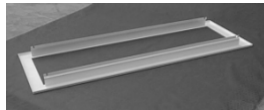

- Surface Mounting,
- Angle Mounting,
- Suspension Mounting,
- Flush Mounting on plaster ceilings, and
- T-Bar Ceiling Mounting

STANDARD MOUNTING BRACKETS

Available for all THS models.

Standard Surface Mounting Brackets

ANGLE MOUNTING BRACKET SET

Available for all THS models.

Rear view of HEATSTRIP with Angle Mounting Bracket Set installed

SUSPENSION MOUNTING BRACKET SET

Attaches to the standard mounting brackets. Available for all THS models.

Rear view of HEATSTRIP with Suspension Mounting Bracket Set installed.

T-BAR MOUNTING KIT Available for models THS 800, THS 1200

T-Bar Mounting Kit

Rear view of HEATSTRIP with T-Bar Mounting Kit installed.

Front view of HEATSTRIP with T-Bar Mounting Kit installed.

FLUSH MOUNTING KIT

Available for models THS 800, THS 1200, THS 1800, THS 2400

Flush Mounting Kit

Rear view of HEATSTRIP with Flush Mounting Kit installed