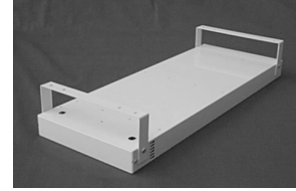

HEATSTRIP

INDOOR RADIANT HEATERS - THS SERIES

MOUNTING OPTIONS - THS SERIES

HEATSTRIP is an extremely versatile heating system that can be used in many situations. To extend the application of this product, we have designed a range of mounting options:

- Surface Mounting,
- Angle Mounting,
- Suspension Mounting,
- Flush Mounting on plaster ceilings, and
- T-Bar Ceiling Mounting

STANDARD MOUNTING BRACKETS

Available for all THS models.

Standard Surface Mounting Brackets

ANGLE MOUNTING BRACKET SET

Available for all THS models.

Rear view of HEATSTRIP with Angle Mounting Bracket Set installed

SUSPENSION MOUNTING BRACKET SET

Attaches to the standard mounting brackets. Available for all THS models.