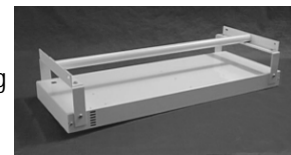

- Surface Mounting,
- Angle Mounting,
- Suspension Mounting,
- Flush Mounting on plaster ceilings, and
- T-Bar Ceiling Mounting

STANDARD MOUNTING BRACKETS

Available for all THS models.

Standard Surface Mounting Brackets

ANGLE MOUNTING BRACKET SET

Available for all THS models.

Rear view of HEATSTRIP with Angle Mounting Bracket Set installed

SUSPENSION MOUNTING BRACKET SET

Attaches to the standard mounting brackets. Available for all THS models.

Rear view of HEATSTRIP with Suspension Mounting Bracket Set installed.

T-BAR MOUNTING KIT Available for models THS 800, THS 1200

T-Bar Mounting Kit

Rear view of HEATSTRIP with T-Bar Mounting Kit installed.