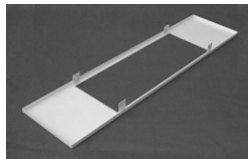

- Surface Mounting,
- Angle Mounting,
- Suspension Mounting,
- Flush Mounting on plaster ceilings, and
- T-Bar Ceiling Mounting

STANDARD MOUNTING BRACKETS

Available for all THS models.

Standard Surface Mounting Brackets

ANGLE MOUNTING BRACKET SET

Available for all THS models.

Rear view of HEATSTRIP with Angle Mounting Bracket Set installed

SUSPENSION MOUNTING BRACKET SET

Attaches to the standard mounting brackets. Available for all THS models.

Rear view of HEATSTRIP with Suspension Mounting Bracket Set installed.

T-BAR MOUNTING KIT Available for models THS 800, THS 1200

T-Bar Mounting Kit

Rear view of HEATSTRIP with T-Bar Mounting Kit installed.